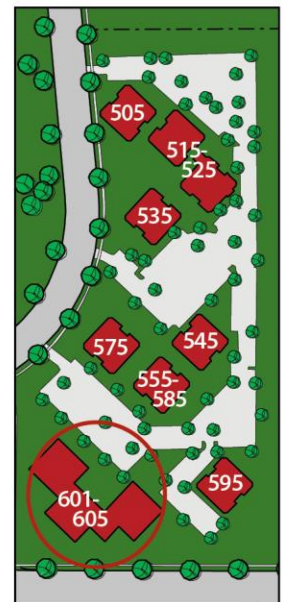

CONTACT INFORMATION

608.441.8000

urp@mailplus.wisc.edu