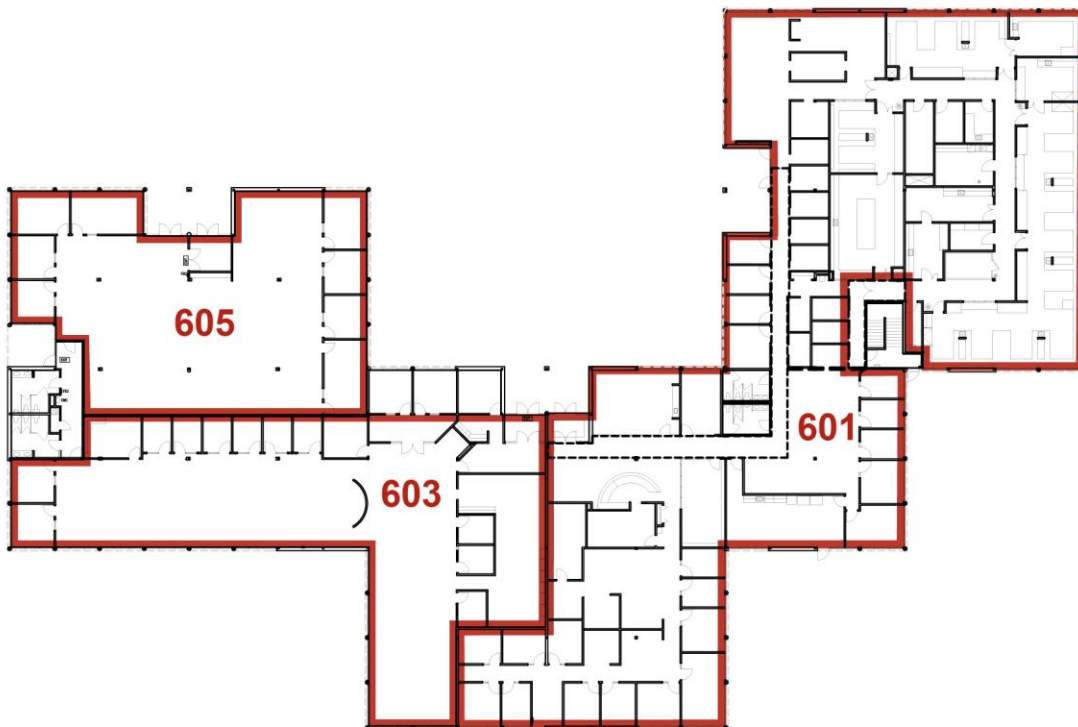

CONTACT INFORMATION

608.441.8000

urp@mailplus.wisc.edu