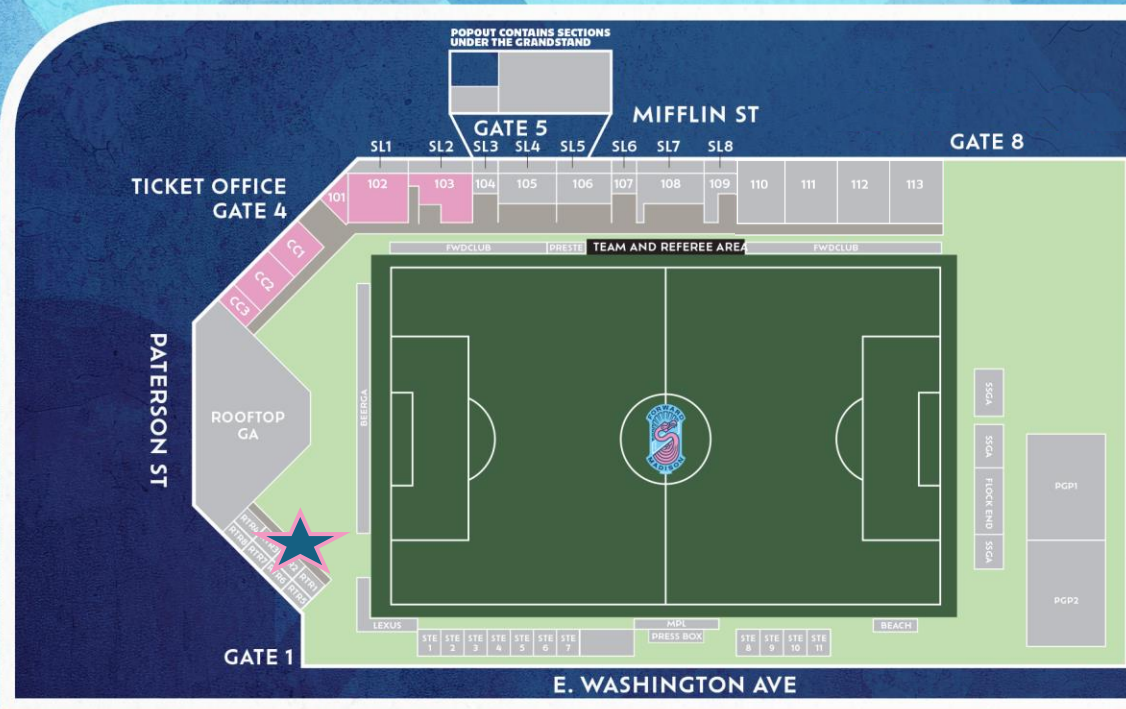

UNIVERSITY RESEARCH PARK CORPORATE DISCOUNT

A NIGHT WITH FORWARD MADISON FC AT BREESE STEVENS FIELD

All University Research Park Employees Have
Access To A Discounted Ticket Offer!!

Access Code: URP24

\$27 TICKET & FORWARD MADISON SCARF!!

TICKETS:

CAN BE PURCHASED THROUGH
YOUR CORPORATE TICKET PORTALS

**No limit on number of tickets (Family & Friends welcome)

PURCHASE BY
CLICKING [HERE](#)
OR SCANNING
THE QR CODE:

SCAN TO VIEW OFFERS

TICKET & SCARF

- Reserved seats located in the COVERED CORNER or SECTIONS 101-103
- Show your ticket at fan services to receive your scarf (see star on map, located near gate #1)
- Please use gate 1 or 4 to enter

SCAN TO PURCHASE GEAR